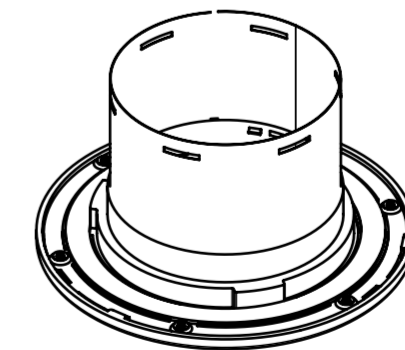

DOMES

COLLAR

FLASHING PLATE FOR FLAT ROOFS

FLASHING PLATE FOR PITCHED ROOFS

TUBE 625mm

ADJUSTABLE ELBOW 45°

DIFUSER

LIGHTWAY CRYSTAL 200HP