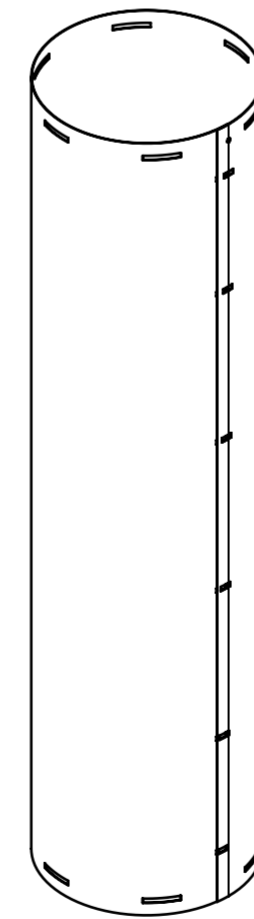

DOMES

COLLAR

FLASHING PLATE FOR FLAT ROOFS

FLASHING PLATE FOR PITCHED ROOFS

TUBE 625mm

ADJUSTABLE ELBOW 45°

DIFUSER

LIGHTWAY CRYSTAL 200HP