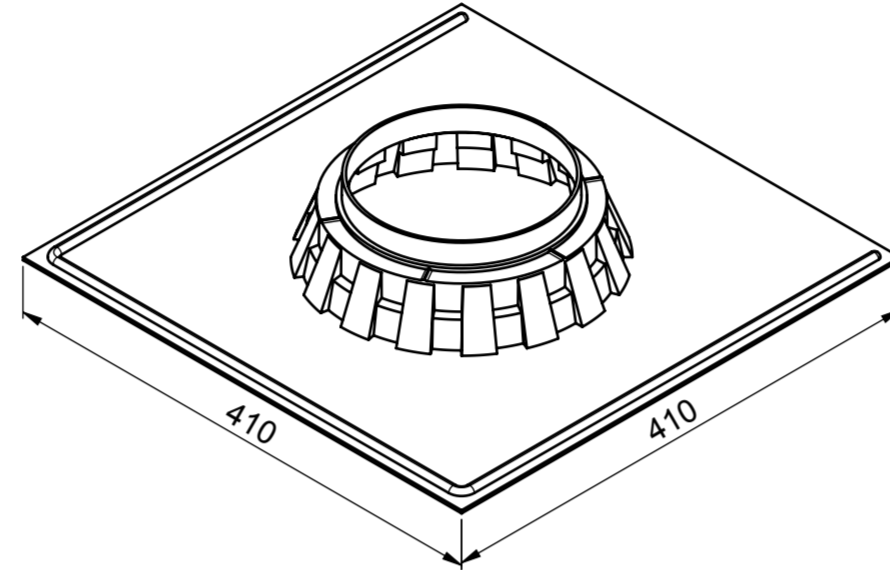

DOMES

COLLAR

FLASHING PLATE FOR FLAT ROOFS

FLASHING PLATE FOR PITCHED ROOFS

TUBE 625mm

ADJUSTABLE ELBOW 45°

DIFUSER

LIGHTWAY CRYSTAL 200HP