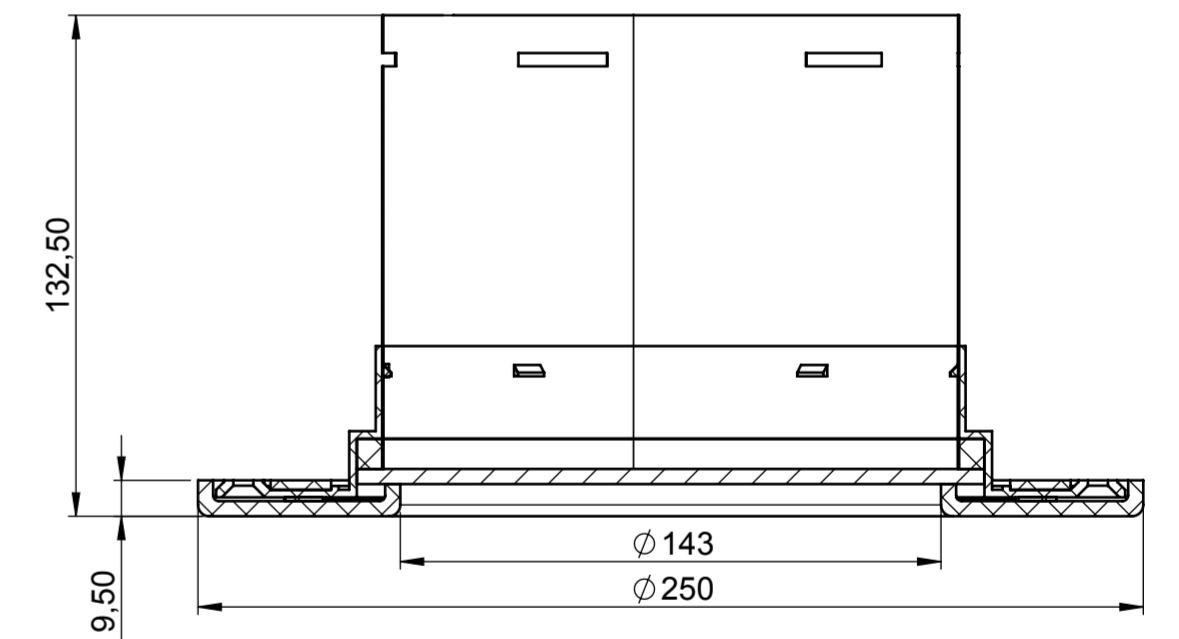

DOMES

COLLAR

FLASHING PLATE FOR FLAT ROOFS

FLASHING PLATE FOR PITCHED ROOFS

TUBE 625mm

ADJUSTABLE ELBOW 45°

DIFUSER

LIGHTWAY CRYSTAL 200HP