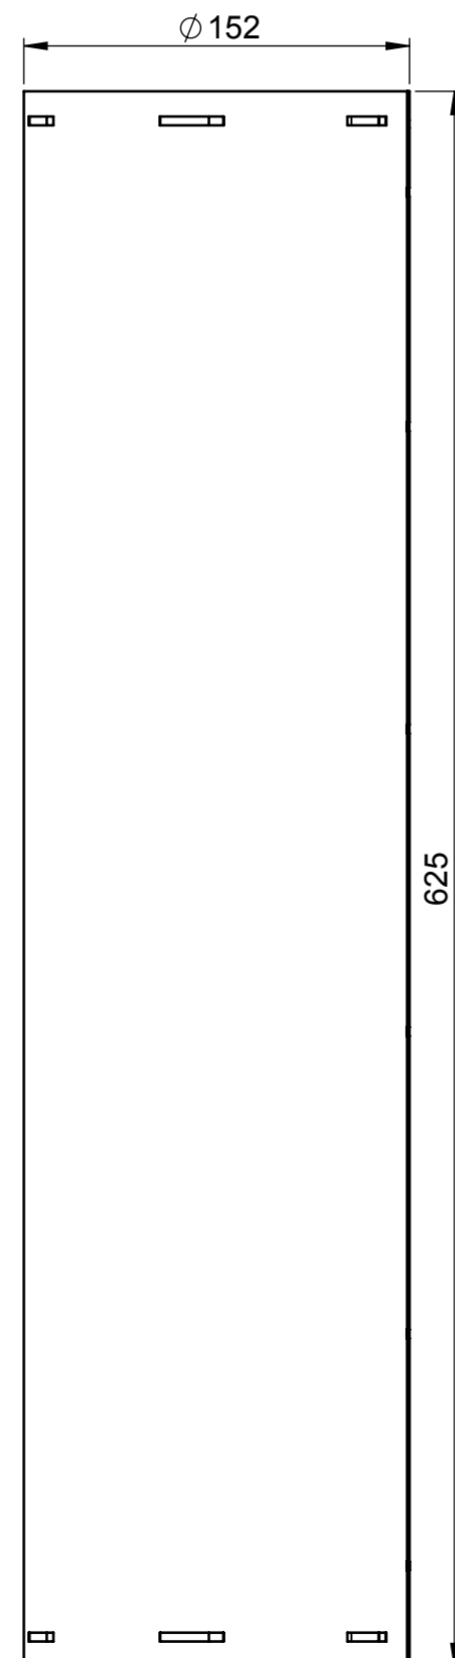

DOMES

COLLAR

FLASHING PLATE FOR FLAT ROOFS

FLASHING PLATE FOR PITCHED ROOFS

TUBE 625mm

ADJUSTABLE ELBOW 45°

DIFUSER

LIGHTWAY CRYSTAL 200HP