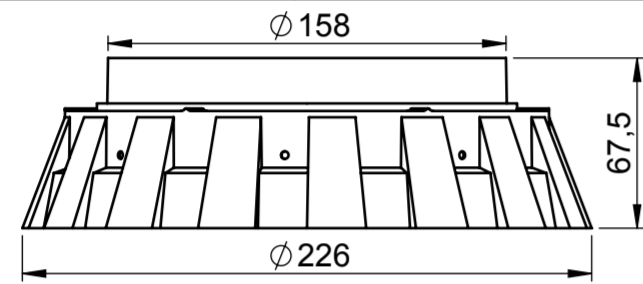

DOMES

COLLAR

FLASHING PLATE FOR FLAT ROOFS

FLASHING PLATE FOR PITCHED ROOFS

TUBE 625mm

ADJUSTABLE ELBOW 45°

DIFUSER

LIGHTWAY CRYSTAL 200HP