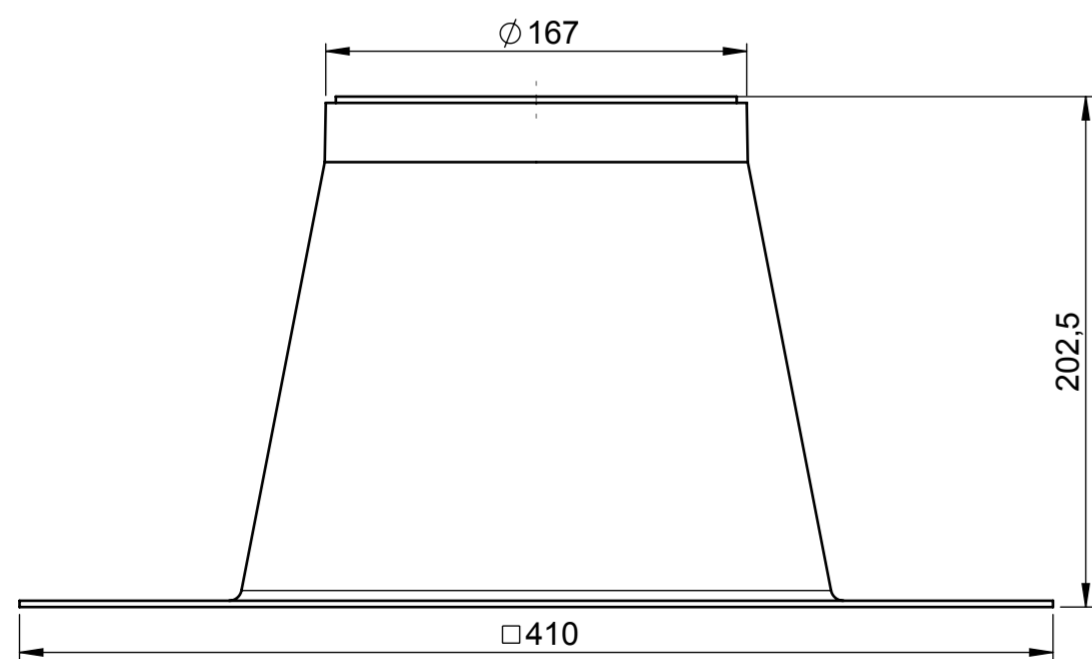

DOMES

COLLAR

FLASHING PLATE FOR FLAT ROOFS

FLASHING PLATE FOR PITCHED ROOFS

TUBE 625mm

ADJUSTABLE ELBOW 45°

DIFUSER

LIGHTWAY CRYSTAL 200HP