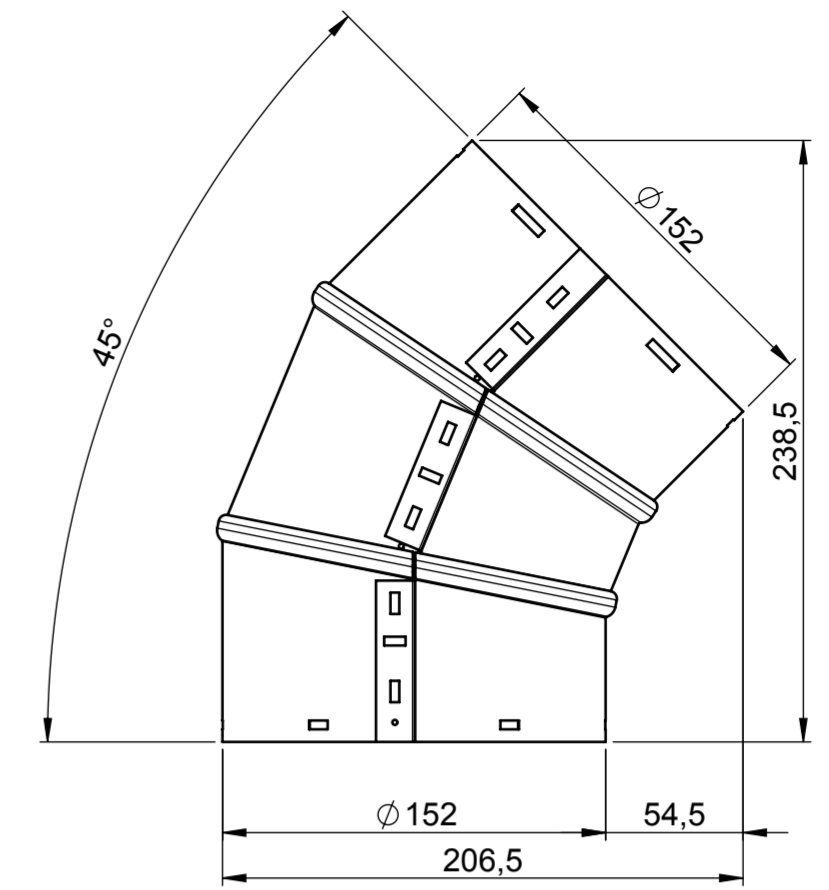

DOMES

COLLAR

FLASHING PLATE FOR FLAT ROOFS

FLASHING PLATE FOR PITCHED ROOFS

TUBE 625mm

ADJUSTABLE ELBOW 45°

DIFUSER

LIGHTWAY CRYSTAL 200HP